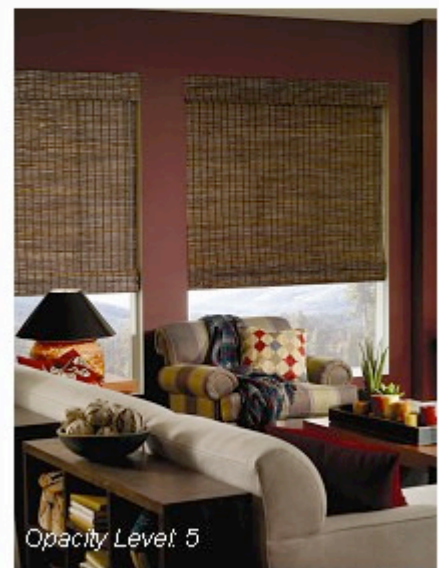

Introducing the new operable woven wood liner made of non-woven polyester and mounted with a separate control, allowing the liner to be independently operated.

Benefits

- *Can be made operable or made as a standard liner.*
- *No more light holes.*
- *No cords ever visible from the outside.*

Opacity Level 3

Shade with Privacy
Liner

Opacity Level 5

Shade with Room
Darkening Liner