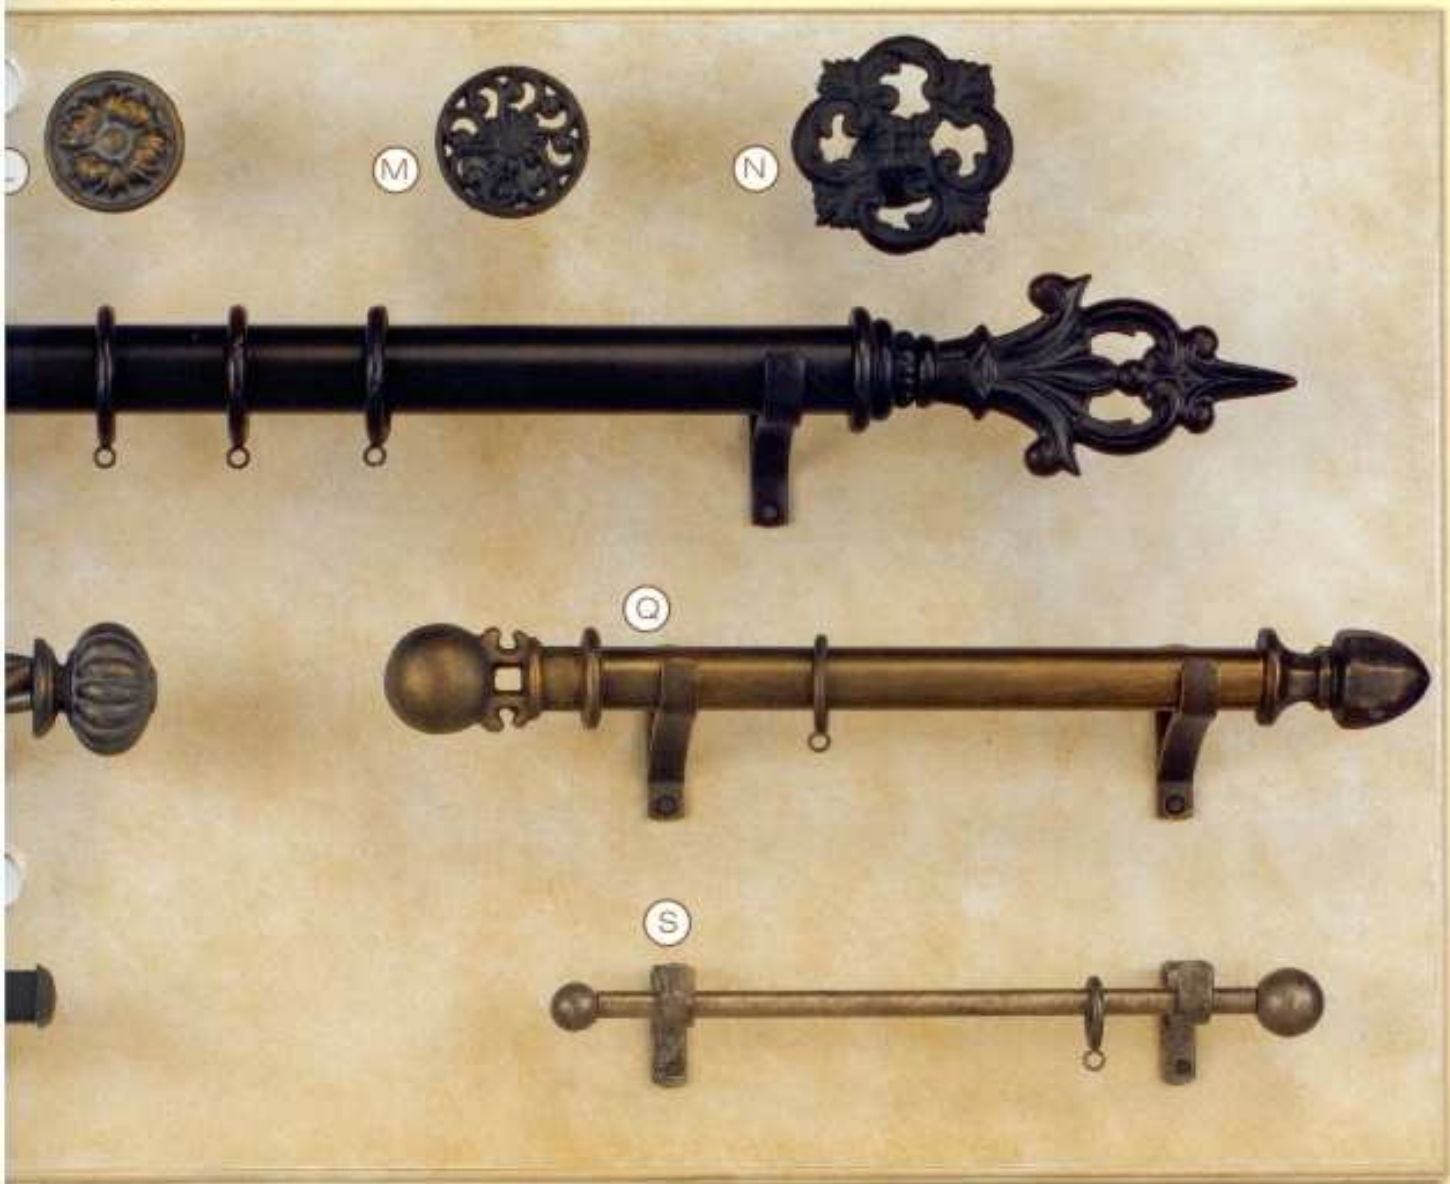

Steel

N

Rosette: R-17
Finish: #109

O

Pole: RR175
Left Finial: L651*
Right Finial: L848*
Bracket: B17535
Ring: HSR175
Finish: #270
* With FC1 Base

P

Pole: SRT2
Left Finial: SF45
Right Finial: SF63
Bracket: L235
Ring: SR3
Finish: #107

Q

Pole: RR125
Left Finial: SF131
Right Finial: 14R704
Bracket: L235
Ring: SR3
Finish: #106

STEEL PRODUCTS ARE AVAILABLE IN THE FOLLOWING FINISHES:

- 106 Bronze with Gold
- 107 Bronze with Gold and Grey
- 109 Flat Black
- 250B Platinum with Black Highlights
- 270 Mahogany / Rust

All brackets available in the Hardware Express Program are steel brackets.
Steel brackets are available in 3 1/2" and 6" returns for all poles except the 50SRB and the ISQ.
The 50SRB pole is only available with a 2 1/2" return bracket.
The ISQ pole is available with brackets that have either a 2 1/2" or 3 1/2" return.